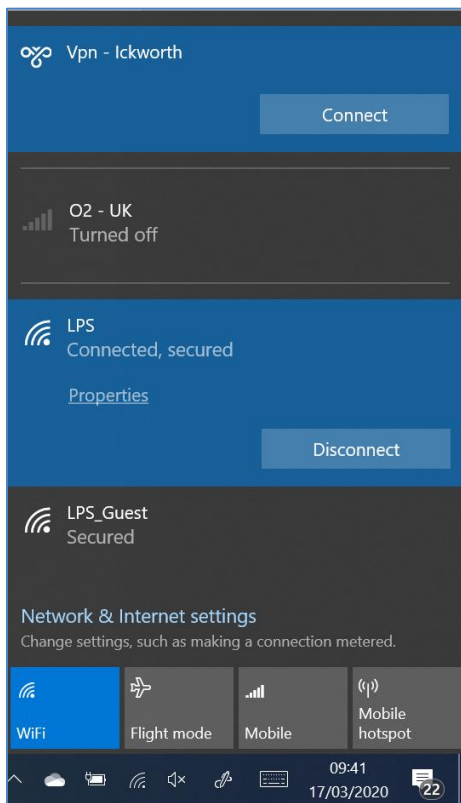

Pre-shared key
●●●●●●●●●●

Type of sign-in info
Username and password ▾

- VPN Provider - Set to 'windows (built-in)
- Connection name – Enter VPN – school name
- Server name or address – DLS to supply info
- VPN type – Please select L2TP/IPSec with pre-shared key
- Pre-shared key – DLS to provide
- Type of sign-in info – Select Username and password
- Username – DLS to provide
- Password – DLS to provide
- Keep the box ticked to 'Remember my sign-in info'
- Click Save once complete

www.dlsolutions.net

Connect to your VPN Connection

- On the bottom right of your task bar please click on your wireless connection

- You will see your VPN connection at the top of the list similar as shown: