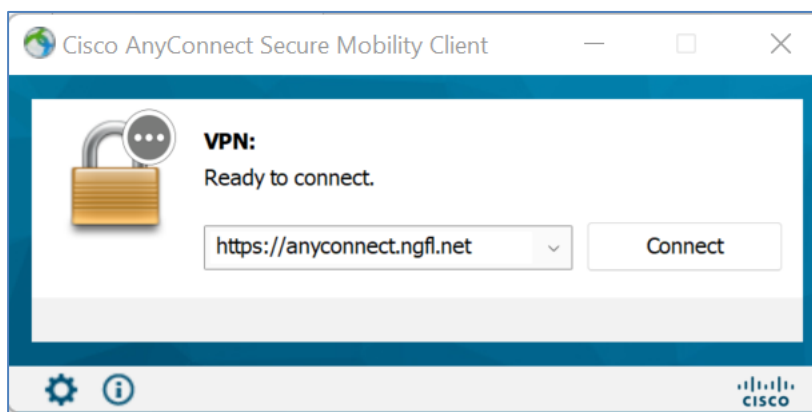

## Running the VPN software

Click Start button and open “Cisco AnyConnect Secure Mobility Client”

In VPN Box, enter <https://anyconnect.ngfl.net>

Enter your LGfL Login username & Password

You should now be on the school network and be able to access Network drives as usual.