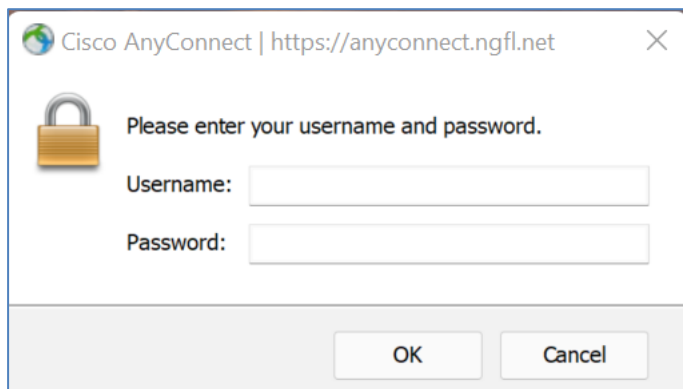

## Running the VPN software

Click Start button and open “Cisco AnyConnect Secure Mobility Client”

In VPN Box, enter <https://anyconnect.ngfl.net>

Enter your LGfL Login username & Password

You should now be on the school network and be able to access Network drives as usual.