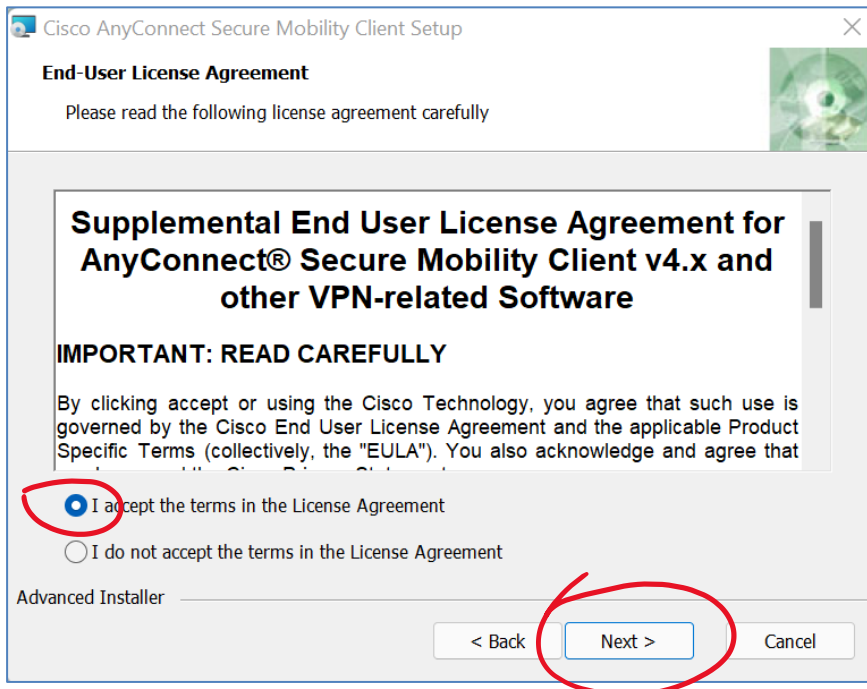

Registered in England, Company Number 7165925
D L Solutions is a trading name of DLS Computers Ltd
2 Bulls Lodge Farm Cottages, Generals Lane, Boreham,
Chelmsford, Essex. CM3 3HN