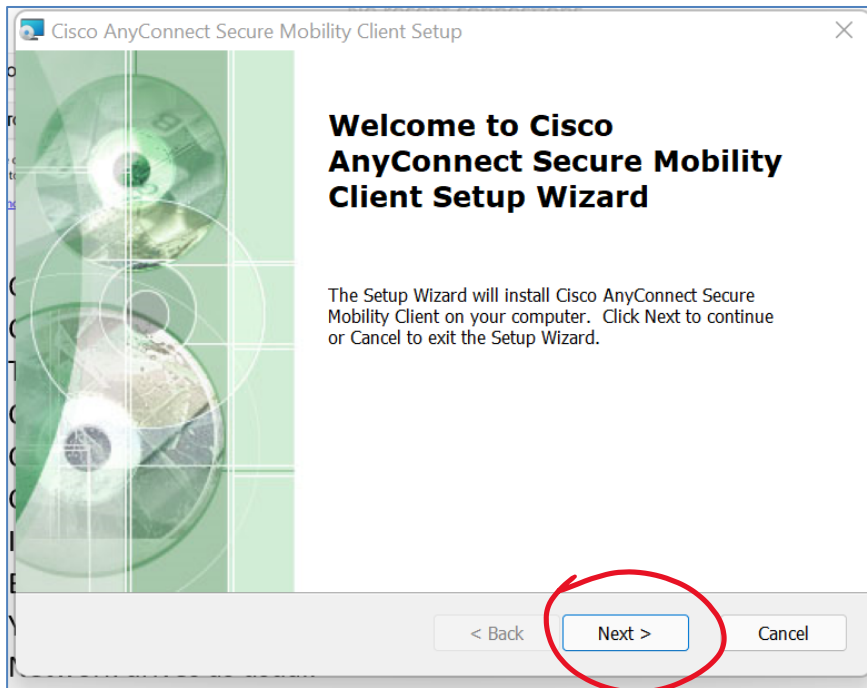

Click Next

Tick 'I accept the terms in the license Agreement' and Click Next