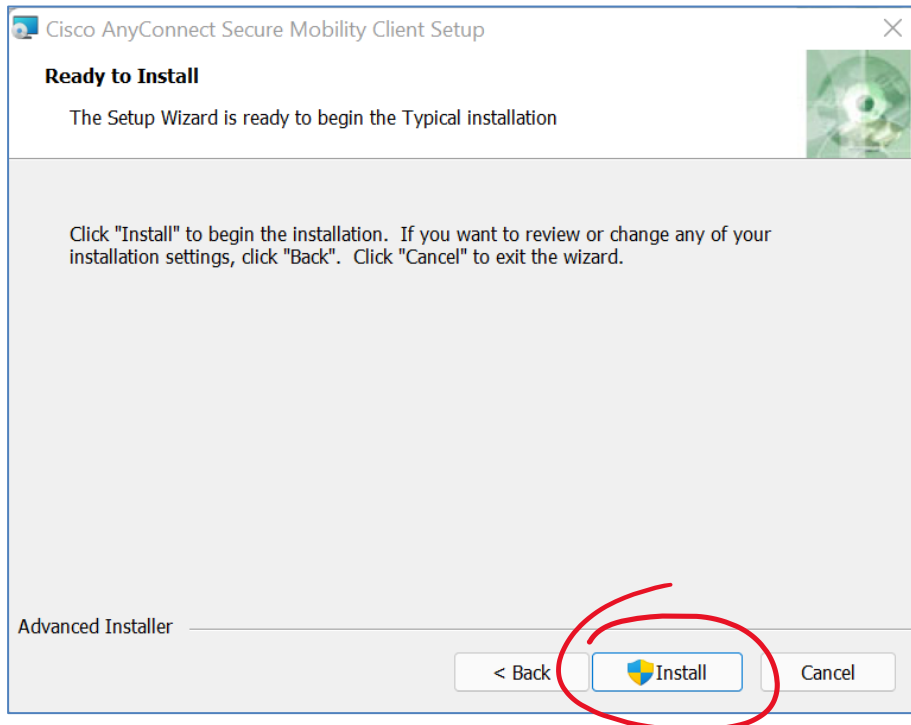

Click Install (Click Yes if prompted with pop up box)

Click Finish