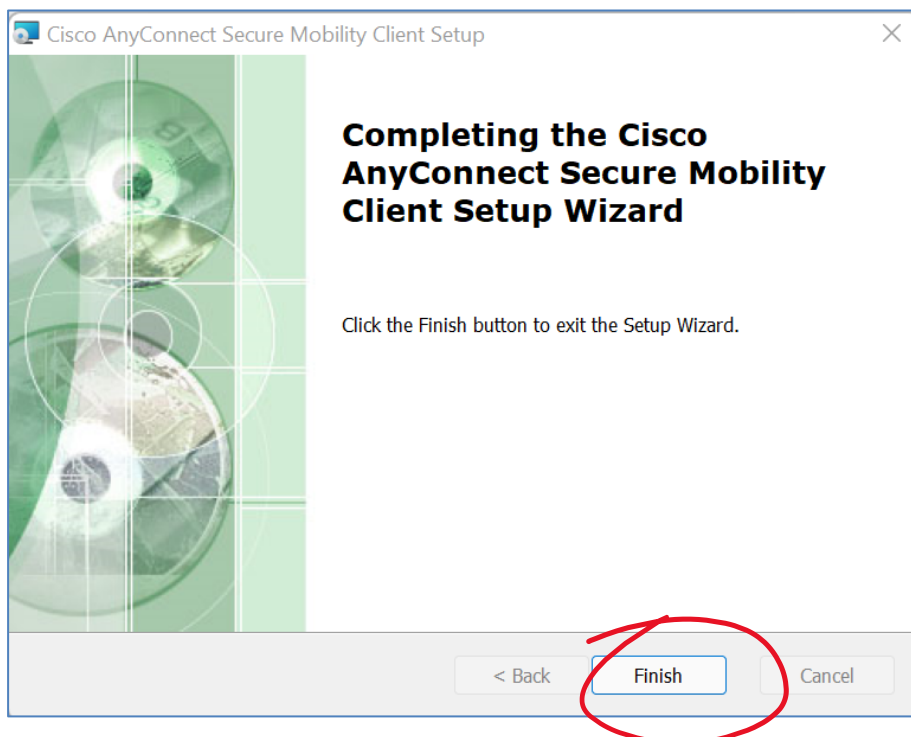

Registered in England, Company Number 7165925
D L Solutions is a trading name of DLS Computers Ltd
2 Bulls Lodge Farm Cottages, Generals Lane, Boreham,
Chelmsford, Essex. CM3 3HN